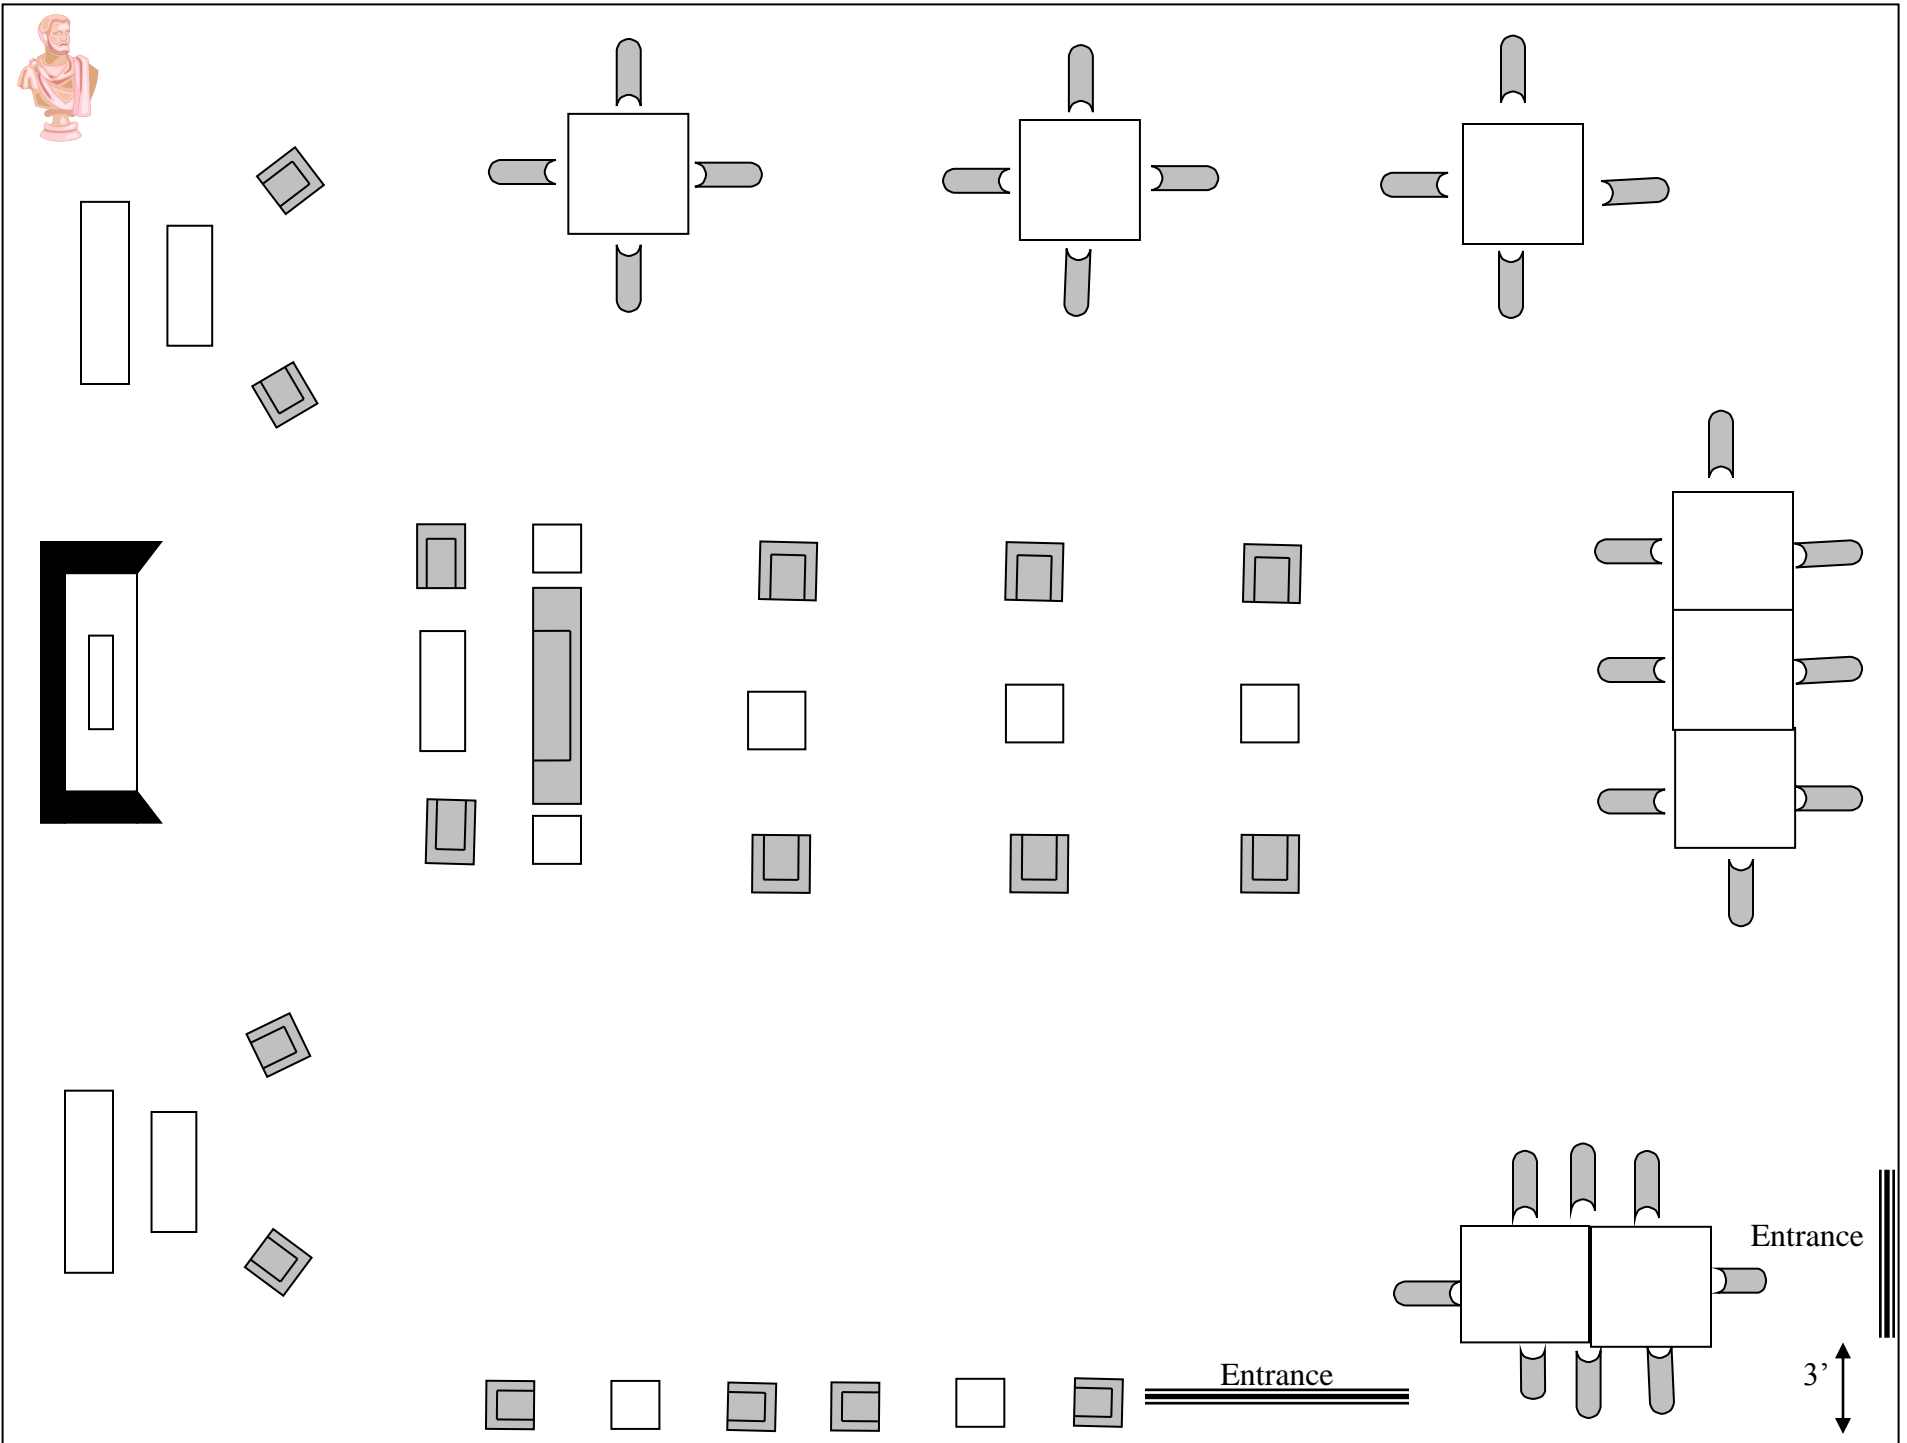

McCormick Tribune Lounge - Standard Set

Soft Seating – 23 seats Table Seating – 28 seats
TOTAL – 51 seats